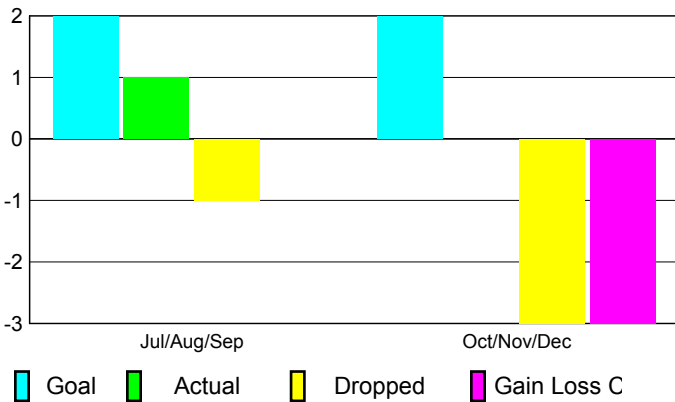

2010-2011 GMT Reports for District (or Undistricted) **District 322 A**

GMT: SANGEETA JATIA

Location: INDIA

GMT CA: 6

CLUBS

Club Results
2010-2011

Clubs
2009-2010

Month	New Club Goal	Actual New Clubs	Actual Dropped Clubs	Gain/Loss of Clubs	Gain/Loss of Clubs
Jul/Aug/Sep	2	1	-1	0	1
Oct/Nov/Dec	2	0	-3	-3	0
Totals	4	1	-4	-3	1

Club Results 2010-2011

Goal, New, Dropped, Gain/Loss

Comparison of Club Gain/Loss

Current Year Compared to the Previous Year

YTD Status Quo Clubs 2010-2011

Status Quo Clubs Compared to Status Quo Members

MEMBERSHIP