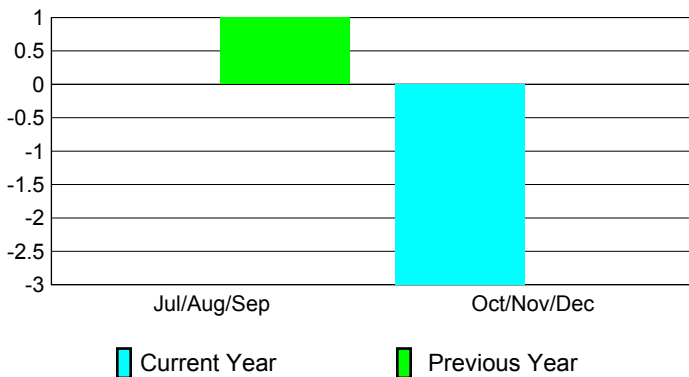

2010-2011 GMT Reports for District (or Undistricted) **District 322 A**

GMT: SANGEETA JATIA

Location: INDIA

GMT CA: 6

CLUBS

Club Results
2010-2011

Clubs
2009-2010

Month	New Club Goal	Actual New Clubs	Actual Dropped Clubs	Gain/Loss of Clubs	Gain/Loss of Clubs
Jul/Aug/Sep	2	1	-1	0	1
Oct/Nov/Dec	2	0	-3	-3	0
Totals	4	1	-4	-3	1

Club Results 2010-2011

Goal, New, Dropped, Gain/Loss

Comparison of Club Gain/Loss

Current Year Compared to the Previous Year

YTD Status Quo Clubs 2010-2011

Status Quo Clubs Compared to Status Quo Members

MEMBERSHIP