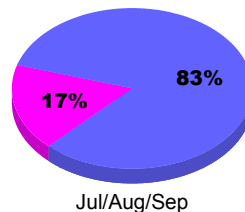

Membership Results
2010-2011

Membership
2009-2010

Month	Net Memb Goal	Actual New Memb	Actual Dropped Memb	Gain/Loss of Memb	Gain/Loss of Memb
Jul/Aug/Sep	110	151	-76	75	-12
Oct/Nov/Dec	50	40	-196	-156	28
Totals	160	191	-272	-81	16

Membership Results 2010-2011

Goal, New, Dropped, Gain/Loss

Comparison of Membership Gain/Loss

Current Year Compared to the Previous Year

Gender Comparison 2010-2011

Jul/Aug/Sep

Oct/Nov/Dec

Male