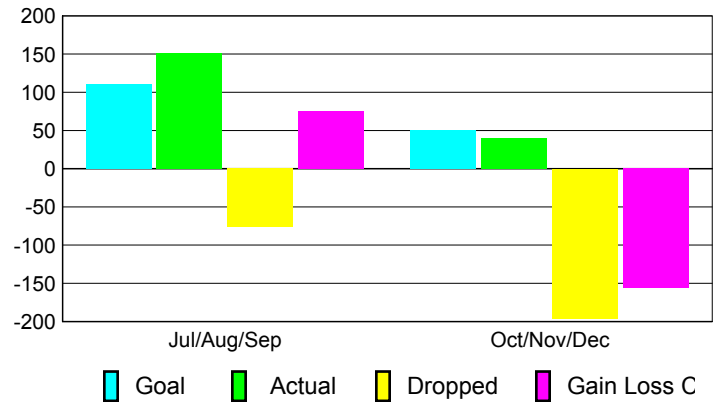

Membership Results 2010-2011

Goal, New, Dropped, Gain/Loss

Comparison of Membership Gain/Loss

Current Year Compared to the Previous Year