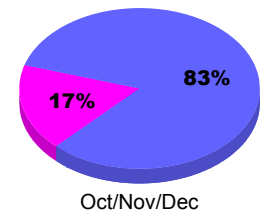

Membership Results
2010-2011

Membership
2009-2010

Month	Net Memb Goal	Actual New Memb	Actual Dropped Memb	Gain/Loss of Memb	Gain/Loss of Memb
Jul/Aug/Sep	110	151	-76	75	-12
Oct/Nov/Dec	50	40	-196	-156	28
Totals	160	191	-272	-81	16

Membership Results 2010-2011

Goal, New, Dropped, Gain/Loss

Comparison of Membership Gain/Loss

Current Year Compared to the Previous Year

Gender Comparison 2010-2011

Jul/Aug/Sep

Oct/Nov/Dec

Male