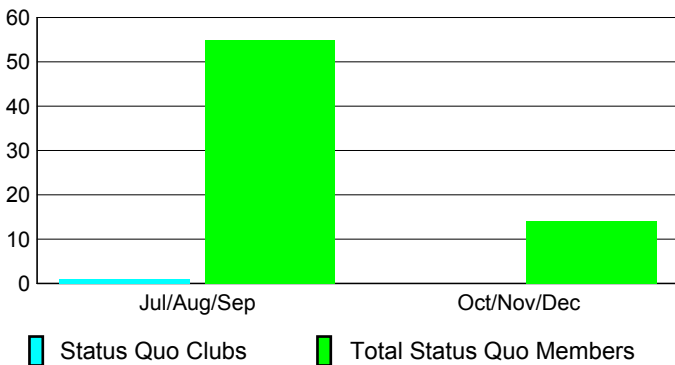

Club Results 2010-2011

Goal, New, Dropped, Gain/Loss

Comparison of Club Gain/Loss

Current Year Compared to the Previous Year

YTD Status Quo Clubs 2010-2011

Status Quo Clubs Compared to Status Quo Members

MEMBERSHIP

Membership Results
2010-2011

Membership
2009-2010

Month	Net Memb Goal	Actual New Memb	Actual Dropped Memb	Gain/Loss of Memb	Gain/Loss of Memb
Jul/Aug/Sep	110	151	-76	75	-12
Oct/Nov/Dec	50	40	-196	-156	28
Totals	160	191	-272	-81	16