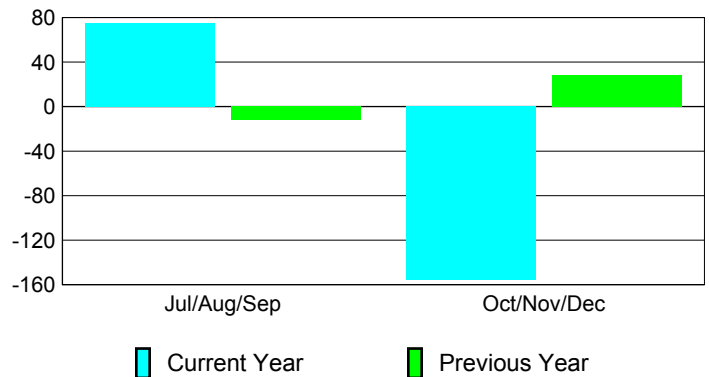

Membership Results
2010-2011

Membership
2009-2010

Month	Net Memb Goal	Actual New Memb	Actual Dropped Memb	Gain/Loss of Memb	Gain/Loss of Memb
Jul/Aug/Sep	110	151	-76	75	-12
Oct/Nov/Dec	50	40	-196	-156	28
Totals	160	191	-272	-81	16

Membership Results 2010-2011

Goal, New, Dropped, Gain/Loss

Comparison of Membership Gain/Loss

Current Year Compared to the Previous Year

Gender Comparison 2010-2011

Jul/Aug/Sep

Oct/Nov/Dec

Male